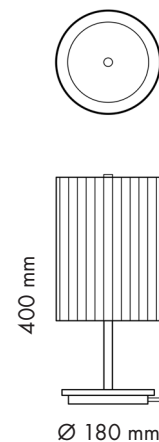

**Mounting**  
**Lamp description**  
**Environment**  
**Finishing**

Table  
1 x 42W E27  
Indoor  
Lampshade: Pleated silk, Linen or Printable Cotton  
Handmade table lamp with diffused light emission.  
Pleated silk, Linen or Printable Cotton lampshade with upper plexi light diffuser.

## PHYSICAL

**Supply Cord length(cm)** Power cord, standard EU socket  
Variable  
**Construction material** Fabric, Metal  
**Weight (kg)** 0.0

## OPTIONAL

**LAMP WATT:** 6 W  
**LAMP CATEGORY:** LED mains  
**SOCKET:** E27

PRODUCT CODE **E9**

## OVERALL DIMENSIONS