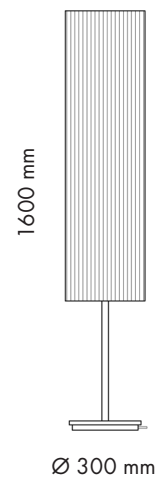

OVERALL DIMENSIONS

CERTIFICATIONS

Due to the handcrafted nature of the product, small variations in colors, size, shape and lustre is expected.