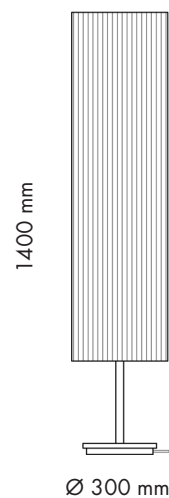

Mounting
Lamp description
Environment
Finishing

Floor
3 x 42W E27
Indoor
Lampshade: Pleated silk, Linen or Printable Cotton
Handmade flooring ceiling lamp with diffused light emission.

Technical description

Pleated silk, Linen or Printable Cotton lampshade with upper fabric light diffuser.

ELECTRICAL

Emergency Switching Without
Voltage (V) ON-Off switch - not dimmerable
230

PHYSICAL

Supply Cord length(cm) Power cord, standard EU socket
Variable
Construction material Fabric, Metal
Weight (kg) 0.0

INCLUDED

LAMP WATT: 42 W
LAMP CATEGORY: Halogen mains
SOCKET: E27

OPTIONAL

LAMP WATT: 6 W
LAMP CATEGORY: LED mains
SOCKET: E27

PRODUCT CODE **E7**

AVAILABLE FINISHINGS

-  Pleated Silk lampshade (collection colors)
-  Linen lampshade (collection colors)
-  Printable Cotton lampshade (custom colors)
-  Lacquered metal components
-  Natural Oak base

OVERALL DIMENSIONS

CERTIFICATIONS

Due to the handcrafted nature of the product, small variations in colors, size, shape and lustre is expected.