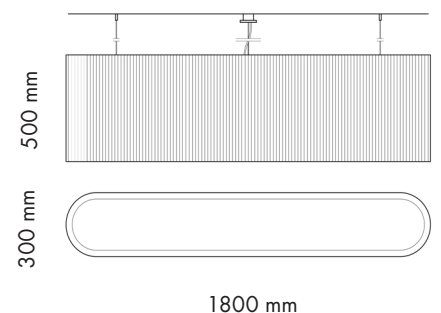

OVERALL DIMENSIONS

CERTIFICATIONS

Due to the handcrafted nature of the product, small variations in colors, size, shape and lustre is expected.