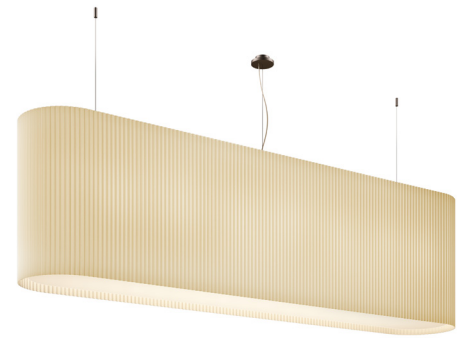

Mounting	Ceiling
Lamp description	6 x 42W E27
Environment	Indoor
Finishing	Lampshade: Pleated silk, Linen or Printable Cotton Handmade suspended ceiling lamp with diffused light emission.
Technical description	Pleated silk, Linen or Printable Cotton lampshade with lower fabric light diffuser.

ELECTRICAL

Emergency	Without
Voltage (V)	230

PHYSICAL

Supply	Power cord, standard EU socket
Cord length(cm)	Variable
Construction material	Fabric, Metal
Weight (kg)	0.0

INCLUDED

LAMP WATT: 42 W
LAMP CATEGORY: Halogen mains
SOCKET: E27

OPTIONAL

LAMP WATT: 6 W
LAMP CATEGORY: LED mains
SOCKET: E27

PRODUCT CODE **E6**

AVAILABLE FINISHINGS

-  Pleated Silk lampshade (collection colors)
-  Linen lampshade (collection colors)
-  Printable Cotton lampshade (custom colors)
-  Lacquered metal components