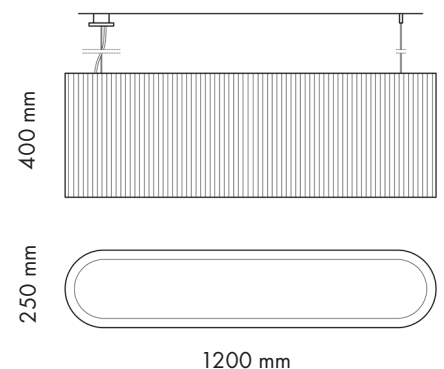

Mounting	Ceiling
Lamp description	4 x 42W E27
Environment	Indoor
Finishing	Lampshade: Pleated silk, Linen or Printable Cotton Handmade suspended ceiling lamp with diffused light emission.
Technical description	Pleated silk, Linen or Printable Cotton lampshade with lower fabric light diffuser.

ELECTRICAL

Emergency	Without
Voltage (V)	230

PHYSICAL

Supply	Power cord, standard EU socket
Cord length(cm)	Variable
Construction material	Fabric, Metal
Weight (kg)	0.0

INCLUDED

LAMP WATT: 42 W
LAMP CATEGORY: Halogen mains
SOCKET: E27

OPTIONAL

LAMP WATT: 6 W
LAMP CATEGORY: LED mains
SOCKET: E27

PRODUCT CODE **E5**

AVAILABLE FINISHINGS

-  Pleated Silk lampshade (collection colors)
-  Linen lampshade (collection colors)
-  Printable Cotton lampshade (custom colors)
-  Lacquered metal components

OVERALL DIMENSIONS

CERTIFICATIONS

Due to the handcrafted nature of the product, small variations in colors, size, shape and lustre is expected.