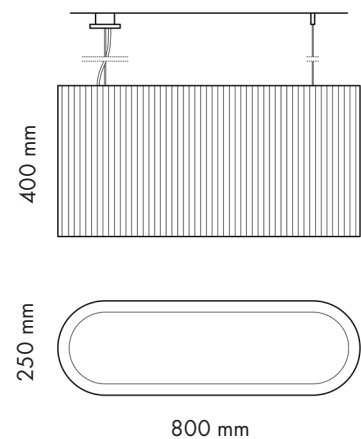

#### PHYSICAL

<b>Supply</b>	Power cord, standard EU socket
<b>Cord length(cm)</b>	Variable
<b>Construction material</b>	Fabric, Metal
<b>Weight (kg)</b>	0.0

#### OPTIONAL

**LAMP WATT:** 6 W  
**LAMP CATEGORY:** LED mains  
**SOCKET:** E27

PRODUCT CODE **E4**

#### OVERALL DIMENSIONS