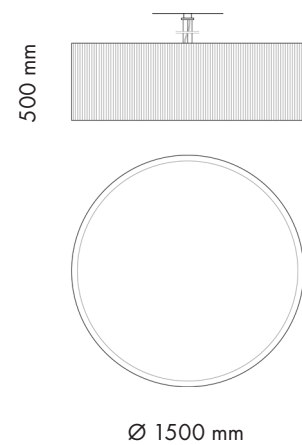

Mounting	Ceiling
Lamp description	6 x 42W E27
Environment	Indoor
Finishing	Lampshade: Pleated silk, Linen or Printable Cotton Handmade suspended ceiling lamp with diffused light emission.
Technical description	Pleated silk, Linen or Printable Cotton lampshade with lower fabric light diffuser.

Emergency	Without
Voltage (V)	230

PHYSICAL

Supply	Power cord, standard EU socket
Cord length(cm)	Variable
Construction material	Fabric, Metal
Weight (kg)	0.0

OVERALL DIMENSIONS

INCLUDED

LAMP WATT: 42 W
LAMP CATEGORY: Halogen mains
SOCKET: E27