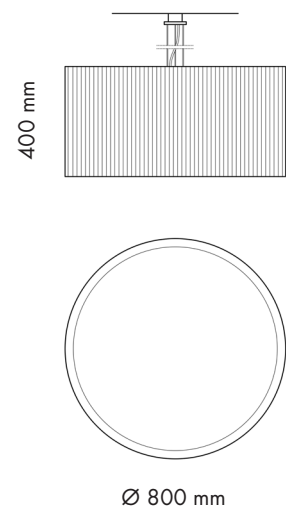

Mounting	Ceiling
Lamp description	4 x 42W E27
Environment	Indoor
Finishing	Lampshade: Pleated silk, Linen or Printable Cotton Handmade suspended ceiling lamp with diffused light emission.
Technical description	Pleated silk, Linen or Printable Cotton lampshade with lower fabric light diffuser.

Emergency	Without
Voltage (V)	230

PHYSICAL

Supply	Power cord, standard EU socket
Cord length(cm)	Variable
Construction material	Fabric, Metal
Weight (kg)	0.0

OVERALL DIMENSIONS

INCLUDED

LAMP WATT: 42 W
LAMP CATEGORY: Halogen mains
SOCKET: E27