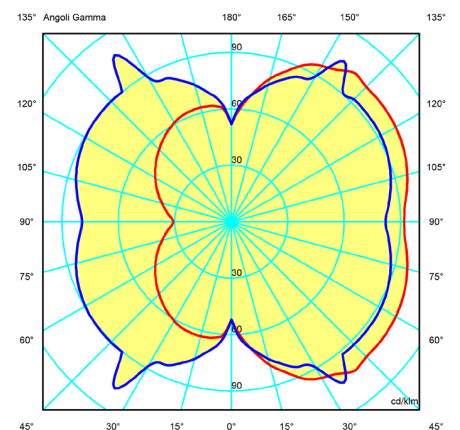

OPTIONAL FOR DALI SYSTEM

Lamp Watt: 3.5 W
Lamp Category: LED - dimmable
Socket: G9

Due to the handcrafted nature of the product, small variations in colours, size and shape can occur.