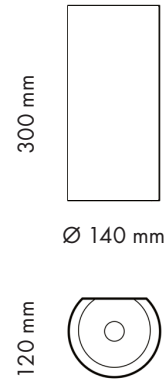

PRODUCT CODE **E14-G**

Mounting	Wall
Lamp description	2 x 42W G9 - IP44
Luminous Flux	1200lm (Halogen), 900lm (LED)
Environment	Indoor
Materials	Shade: glass.
Technical description	Handmade wall lamp with glass light diffuser

OPTIONAL FOR DALI SYSTEM

Lamp Watt: 3.5 W
Lamp Category: LED - dimmable
Socket: G9

Due to the handcrafted nature of the product, small variations in colours, size and shape can occur.