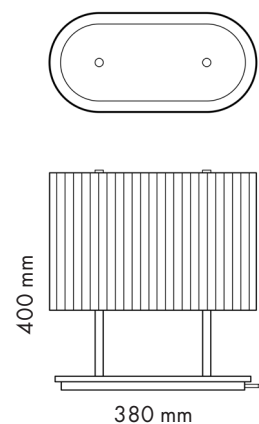

OVERALL DIMENSIONS

CERTIFICATIONS

Due to the handcrafted nature of the product, small variations in colors, size, shape and lustre is expected.