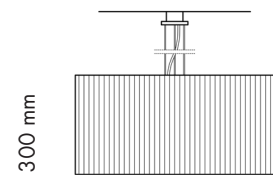

Lampshade

Mounting	Ceiling
Lamp description	3 x 42W E27
Environment	Indoor
Finishing	Lampshade: Pleated silk, Linen or Printable Cotton Handmade suspended ceiling lamp with diffused light emission.
Technical description	Pleated silk, Linen or Printable Cotton lampshade with lower fabric light diffuser.

Emergency	Without
Voltage (V)	230

PHYSICAL

Supply	Power cord, standard EU socket
Cord length(cm)	Variable
Construction material	Fabric, Metal
Weight (kg)	0.0

OVERALL DIMENSIONS

INCLUDED

LAMP WATT: 42 W
LAMP CATEGORY: Halogen mains
SOCKET: E27