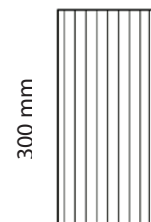

Emergency	Without
Voltage (V)	230

OVERALL DIMENSIONS

PHYSICAL

Supply	Power cord, standard EU socket
Cord length(cm)	Variable
Construction material	Fabric, Metal
Weight (kg)	0.0

INCLUDED

LAMP WATT: 42 W
LAMP CATEGORY: Halogen mains
SOCKET: E27