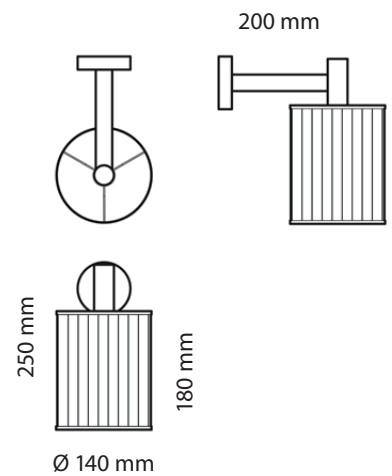

Mounting	Wall
Lamp description	1 x 42W E27
Environment	Indoor
Finishing	Lampshade: Pleated silk, Linen or Printable Cotton Handmade wall lamp with diffused light emission. Pleated silk, Linen or Printable Cotton lampshade with upper and lower plexi light diffuser (optional)
Technical description	

Emergency	Without
Voltage (V)	230

PHYSICAL

Supply	Power cord, standard EU socket
Cord length(cm)	Variable
Construction material	Fabric, Metal
Weight (kg)	0.0

OVERALL DIMENSIONS

INCLUDED

LAMP WATT: 42 W
LAMP CATEGORY: Halogen mains
SOCKET: E27